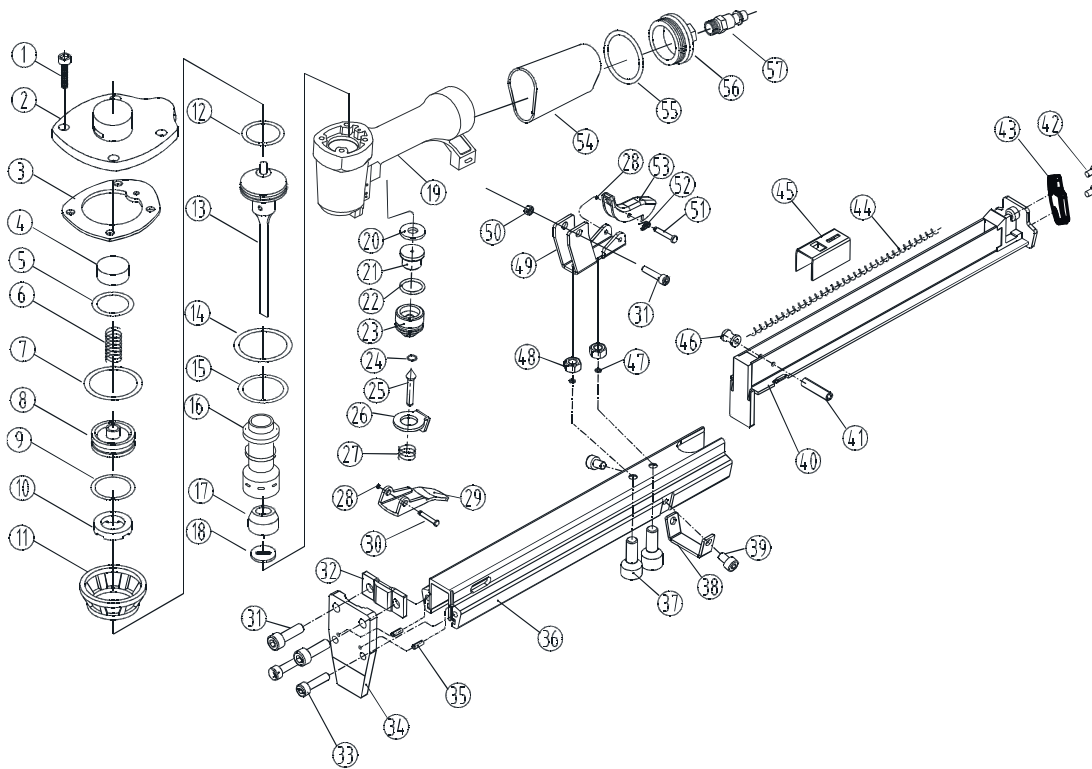

A14014V GENERAL PURPOSE 140 NAILER

For replacement parts contact your usual Tacwise supplier.

Exploded view drawing

Item	Description	Item	Description
1	Screw	41	Spring Pin
2	Cylinder Cap	42	Screw
3	Gasket	43	Safety Cover
4	Seal	44	Spring
5	O-Ring 15.7 x 2	45	Feeder Shoe
6	Spring	46	Pulley
7	O-Ring 31.3 x 2.3	47	Spring Washer
8	Valve	48	Nut
9	O-Ring 26.8 x 2.8	49	Support
10	Stop Washer	50	Nut
11	Collar	51	Pin
12	O-Ring 23.3 x 3	52	Torsion Spring
13	Piston Assembly	53	Lock
14	O-Ring 35.3 x 2.5	54	Soft Grip Sleeve
15	O-Ring 28 x 2	55	O-Ring 40.2 x 2.3
16	Cylinder	56	End Cap
17	Bumper	57	Air Plug
18	Seal		
19	Body		
20	Seal		
21	Trigger Valve Head		
22	O-Ring 15 x 1.9		
23	Trigger Valve Guide		
24	O-Ring		
25	Trigger Valve Stem		
26	Safety Bracket		
27	Spring		
28	Lock Washer		
29	Trigger		
30	Pin		
31	Screw M5 x 20		
32	Plate		
33	Screw		
34	Drive Guide		
35	Spring Pin 2 x 10		
36	Fixed Magazine Unit		
37	Screw		
38	Stop Piece		
39	Screw		
40	Moveable Magazine		