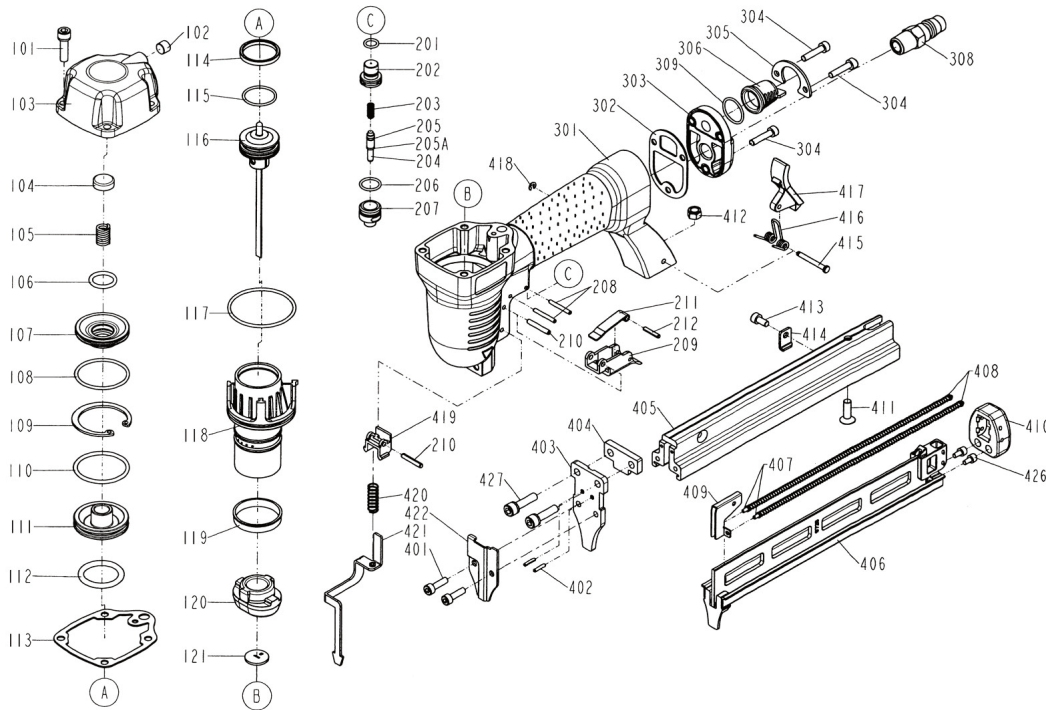

## C9725VHH 25mm NARROW CROWN STAPLER

For replacement parts contact your usual Tacwise supplier.

### Exploded view drawing

Item	Description	Item	Description
101	Bolt Assembly	305	Bracket
102	Hex. Soc. HD. Screw	306	Guide Plate
103	Cap	308	Air Plug
104	Seal	309	O-Ring
105	Compression Spring	401	Hex. Soc. HD. Bolt
106	O-Ring	402	Spring Pin
107	Collar	403	Driver Guide Cover
108	O-Ring	404	Gasket
109	Ring	405	Magazine B
110	O-Ring	406	Driver Guide Unit
111	HD. Valve Piston	407	Rod
112	O-Ring	408	Pusher Spring
113	Packing	409	Pusher
114	Piston Ring	410	Protecting Hood Cover
115	O-Ring	411	Counter Sunk Screw
116	Driver Unit	412	Lock Nut
117	O-Ring	413	Hex. Soc. HD. Bolt
118	Cylinder	414	Stopper
119	Cylinder Ring	415	Latch Pin
120	Bumper	416	Spring
121	Driver Guide	417	Latch
201	O-Ring	418	E-Ring
202	Trigger Valve Head	419	Safety Guide
203	Spring	420	Safety Spring
204	Plunger	421	Safety
205	O-Ring	422	Relief Plate
205a	O-Ring	426	Hex. Soc. HD. Bolt
206	O-Ring	427	Bolt Assembly
207	Plunger Cap		
208	Spring Pin		
209	Trigger		
210	Spring Pin		
211	Secondary Trigger		
212	Spring Pin		
301	Gun Body Unit		
302	Gasket		
303	End Cap		
304	Hex. Soc. HD. Bolt		