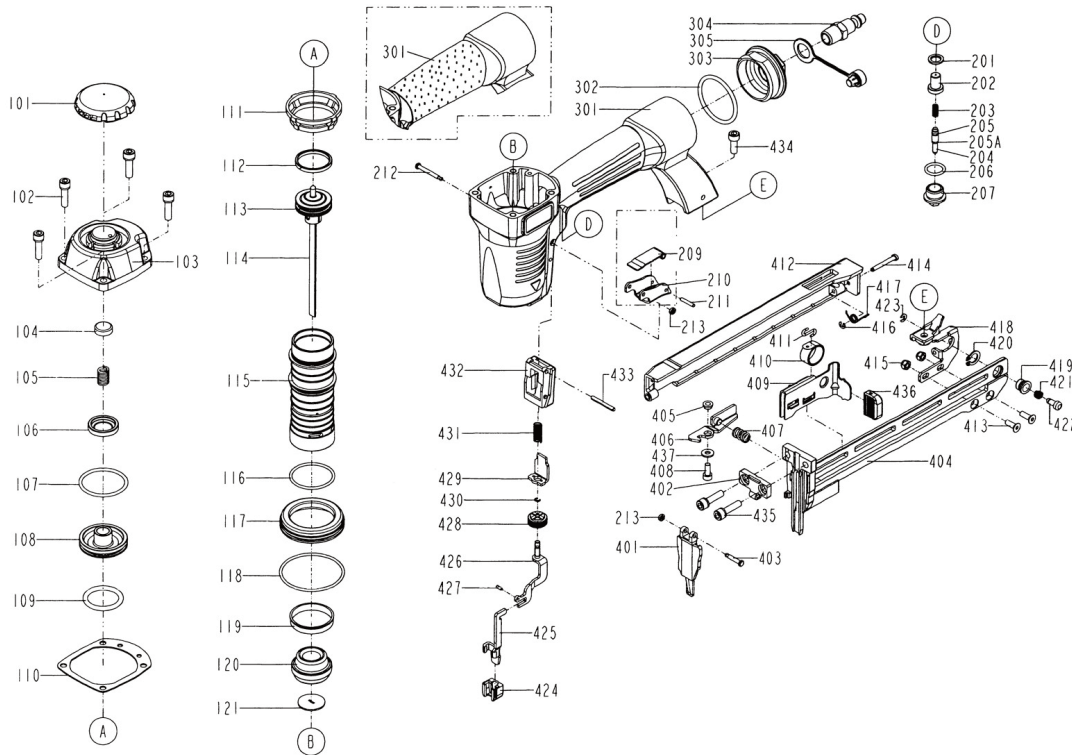

C9030VHH 30mm NARROW CROWN STAPLER

For replacement parts contact your usual Tacwise supplier.

Exploded view drawing

Item	Description	Item	Description
101	Deflector	401	Driver Guide Cover A
102	Bolt Assembly	402	Driver Guide Cover B
103	Cap	403	Fixed Pin
104	Seal	404	Driver Guide Unit
105	Compression Spring	405	Magazine Spacer
106	Oil Seal	406	Latch
107	O-Ring	407	Lock Spring
108	HD. Valve Piston	408	Hex. Soc. HD. Bolt
109	O-Ring	409	Pusher
110	Packing	410	Spring
111	Collar	411	Spring Retainer
112	Piston Ring	412	Mounting Bracket
113	O-Ring	413	Counter Sunk Screw
114	Driver Unit	414	Latch Pin
115	Cylinder	415	Lock Nut
116	O-Ring	416	E-Ring
117	Cylinder Spacer	417	Spring
118	O-Ring	418	Bracket
119	Cylinder Ring	419	Door Latch Cover
120	Bumper	420	Snap Ring
121	Driver Guide	421	Latch Spring
201	Seal	422	Door Latch
202	Trigger Valve Head	423	E-Ring
203	Spring	424	Protective Casing
204	Plunger	425	Safety A
205	O-Ring	426	Safety B
205a	O-Ring	427	Pin
206	O-Ring	428	Adjust Axie
207	Plunger Cap	429	Safety
209	Safety	430	Ring
210	Trigger	431	Safety Spring
211	Spring Pin	432	Safety Guide
212	Trigger Pivot Pin	433	Spring Pin
213	Urethane Retainer	434	Hex. Soc. HD. Bolt
301	Gun Body Unit	435	Bolt Assembly
302	O-Ring	436	Pusher Cushion
303	End Cap	437	Flat Washer
304	Air Plug		