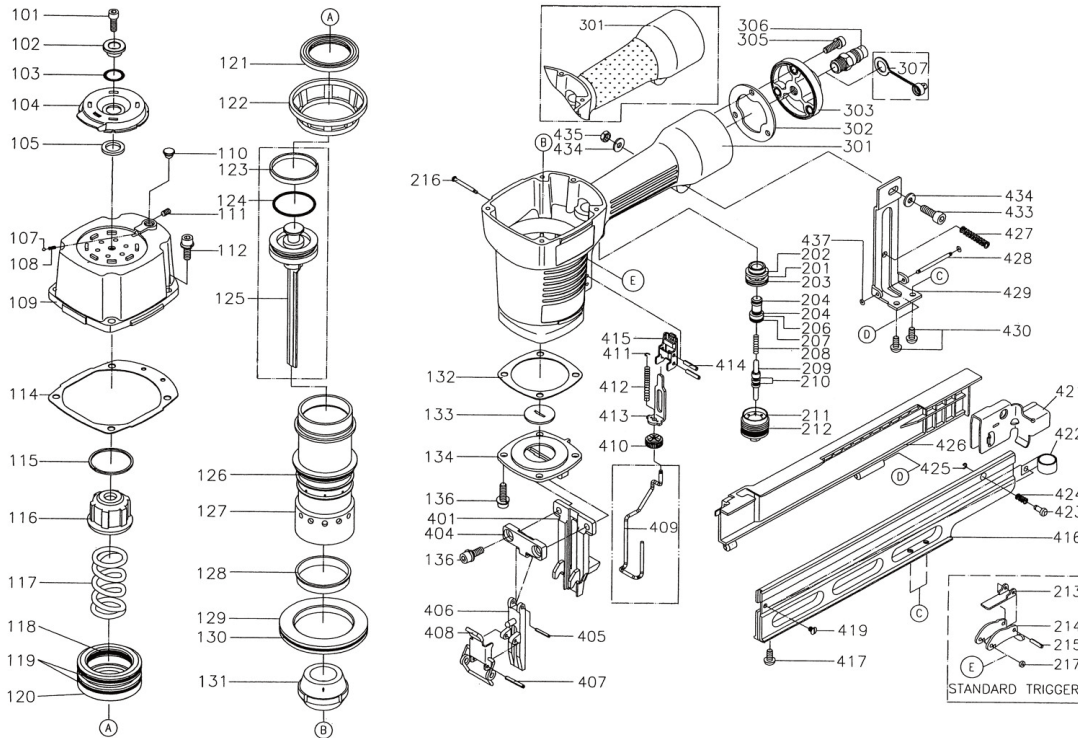

G1450MHH 50mm HEAVY DUTY STAPLER

For replacement parts contact your usual Tacwise supplier.

Exploded view drawing

Item	Description	Item	Description	Item	Description
101	Hex. Soc. HD. Bolt	207	O-Ring	427	Spring
102	Washer	208	Spring	428	Hinge Point
103	O-Ring	209	Plunger	429	Bracket
104	Deflector	210	O-Ring	430	Half Round HD. Hex. Bolt
105	Rubber Pad	211	Plunger Cap	433	Hex. Soc. HD. Bolt
107	Ball	212	O-Ring	434	Flat Washer
108	Positioning Spring	213	Secondary Trigger	435	Lock Nut
109	Cap	214	Trigger	437	O-Ring
110	Grommet	215	Spring Pin		
111	Hex. Soc. HD. Screw	216	Trigger Pivot Pin		
112	Bolt Assembly	217	Urethane Retainer		
114	Cylinder Cap Seal	301	Gun Body Unit		
115	Gasket	302	Gasket		
116	Seal	303	End Cap		
117	Compression Spring	305	Bolt Assembly		
118	O-Ring	306	Air Plug		
119	O-Ring	401	Driver Guide		
120	HD. Valve Piston	404	Driver Guide Cover B		
121	Collar	405	Spiral Pins		
122	Cylinder Press Ring	406	Driver Guide Cover A		
123	Piston Ring	407	Spiral Pins		
124	O-Ring	408	Lock Handle Unit		
125	Driver Unit	409	Safety A		
126	O-Ring	410	Adjust Axle		
127	Cylinder	411	Ring		
128	Cylinder Ring	412	Safety Spring		
129	Cylinder Spacer	413	Safety B		
130	O-Ring	414	Spring Pin		
131	Bumper	415	Safety Guide		
132	Gasket	416	Magazine A		
133	Driver Guide	417	Half Round HD. Hex. Bolt		
134	Base	419	Special Screw		
136	Bolt Assembly	421	Pusher		
201	Trigger Valve Head	422	Spring		
202	O-Ring	423	Door Latch		
203	O-Ring	424	Latch Spring		
204	O-Ring	425	E-Ring		
206	Valve Plunger	426	Mounting Bracket		
301	Gun Body Unit				
302	Gasket				
303	End Cap				
305	Bolt Assembly				
306	Air Plug				
401	Driver Guide				
404	Driver Guide Cover B				
405	Spiral Pins				
406	Driver Guide Cover A				
407	Spiral Pins				
408	Lock Handle Unit				
409	Safety A				
410	Adjust Axle				
411	Ring				
412	Safety Spring				
413	Safety B				
414	Spring Pin				
415	Safety Guide				
416	Magazine A				
417	Half Round HD. Hex. Bolt				
419	Special Screw				
421	Pusher				
422	Spring				
423	Door Latch				
424	Latch Spring				
425	E-Ring				
426	Mounting Bracket				