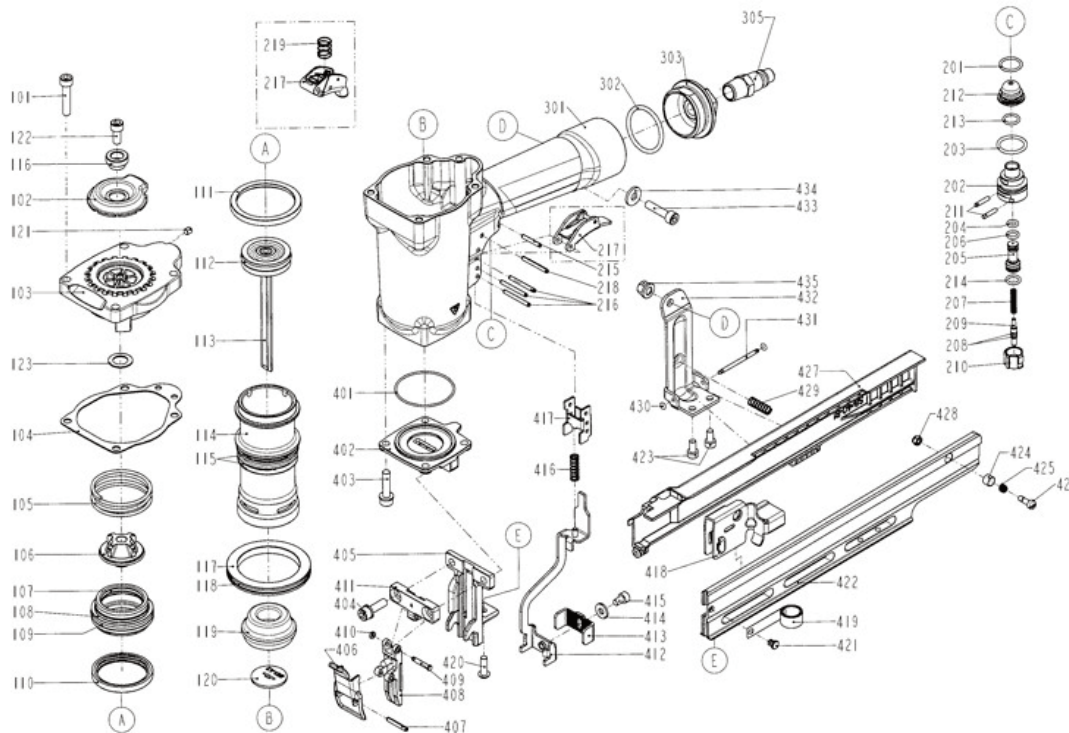

F1440L 40mm HEAVY DUTY STAPLER

For replacement parts contact your usual Tacwise supplier.

Exploded view drawing

Item	Description	Item	Description	Item	Description
101	Hex. Soc. HD. Bolt	217	Trigger Unit	432	Bracket Unit
102	Deflector	218	Spiral Pins	433	Hex. Soc. HD. Bolt
103	Cap	219	Spring	434	Flat Washer
104	Cylinder Cap Seal	301	Gun Body Unit	435	Bolt Cap
105	Compression Spring	302	O-Ring		
106	Seal	303	End Cap		
107	O-Ring	305	Air Plug		
108	HD. Valve Piston	401	O-Ring		
109	O-Ring	402	Base		
110	Collar	403	Hex. Soc. HD. Bolt		
111	Press Ring	404	Bolt Assembly		
112	O-Ring	405	Back Plate (Driver Guide)		
113	Driver Unit	406	Lock Handle Unit		
114	Cylinder	407	Spiral Pins		
115	O-Ring	408	Driver Guide Cover A		
116	Washer	409	Fixed Pin		
117	Cylinder Spacer	410	Urethane Retainer		
118	O-Ring	411	Driver Guide Cover B		
119	Bumper	412	Safety B Unit		
120	Driver Guide	413	Safety A		
121	Hex. Soc. HD. Screw	414	Flat Washer		
122	Hex. Soc. HD. Bolt	415	Hex. Soc. HD. Bolt		
201	O-Ring	416	Safety Spring		
202	Plunger Cap	417	Safety Guide		
203	O-Ring	418	Pusher		
204	O-Ring	419	Spring		
205	Valve Plunger	420	Half Round HD. Hex. Bolt		
206	O-Ring	421	Fixed Pin		
207	Spring	422	Magazine A		
208	O-Ring	423	Hex. Soc. HD. Bolt		
209	Plunger	424	Deep Impact Socket 1		
210	Trigger Valve Head	425	Latch Spring		
211	Pin	426	Door Latch		
212	Cover Plunger	427	Staplers Bracket		
213	O-Ring	428	Lock Nut		
214	O-Ring	429	Safety Spring		
215	Spiral Pins	430	O-Ring		
216	Spiral Pins	431	Hinge Point		