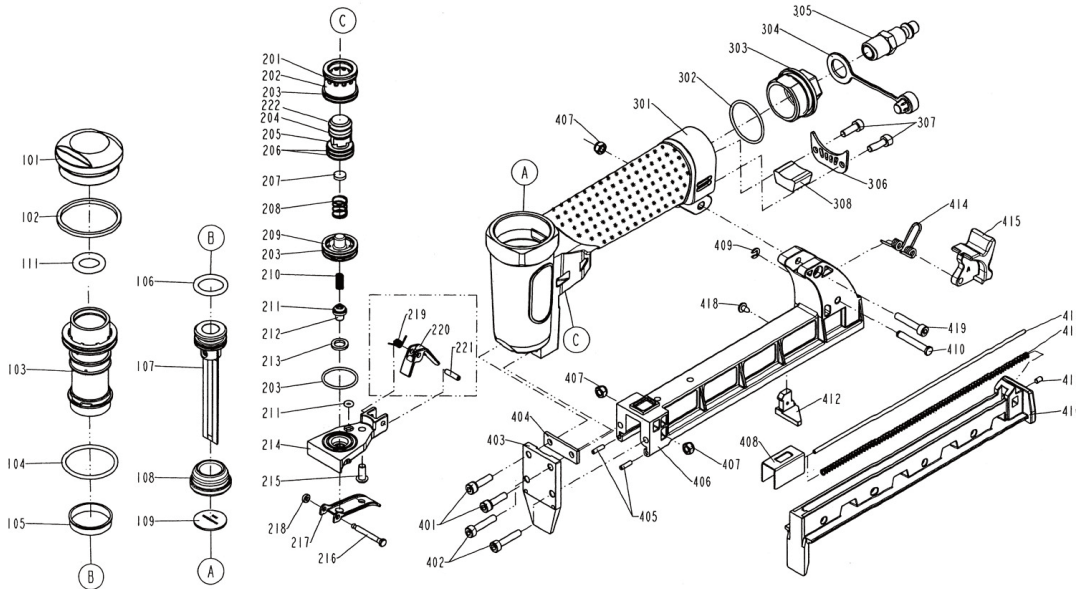

A8014QHH PREMIUM 80 UPHOLSTERY STAPLER

For replacement parts contact your usual Tacwise supplier.

Exploded view drawing

Item	Description	Item	Description
101	Deflector	308	Muffler
102	Packing	401	Bolt Assembly
103	Cylinder	402	Hex. Soc. HD. Bolt
104	O-Ring	403	Driver Guide Cover
105	Cylinder Ring	404	Gasket
106	O-Ring	405	Pin
107	Driver Unit	406	Magazine B
108	Bumper	407	Lock Nut
109	Driver Guide	408	Pusher
111	O-Ring	409	E-Ring
201	O-Ring	410	Latch Pin
202	Trigger Valve Head	411	Rod
203	O-Ring	412	Stopper
204	O-Ring	413	Pusher Spring
205	Valve Plunger	414	Spring
206	O-Ring	415	Latch
207	Cushion	416	Magazine A
208	Spring	417	Hex. Soc. HD. Screw
209	Plunger Cap	418	Tap Bolt
210	Spring	419	Hex. Soc. HD. Bolt
211	O-Ring		
212	Plunger		
213	Collar		
214	Plunger Cap		
215	Half Round HD. Hex. Bolt		
216	Trigger Pivot Pin		
217	Trigger		
218	Urethane Retainer		
219	Spring		
220	Safety Stopper		
221	Spring Pin		
222	O-Ring		
301	Gun Body Unit		
302	O-Ring		
303	End Cap		
305	Air Plug		
306	Guide Plate		
307	Hex. Soc. HD. Bolt		