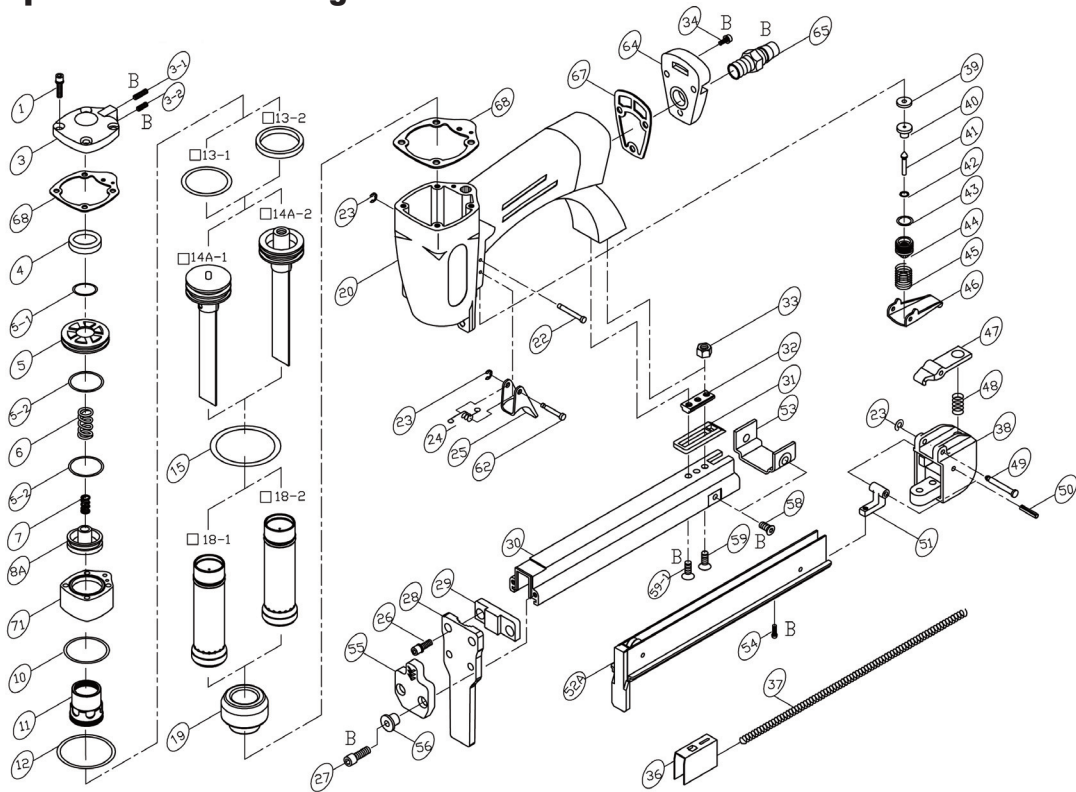

A7116NCB EXTRA LONG NOSE 71 STAPLER

For replacement parts contact your usual Tacwise supplier.

Exploded view drawing

Item	Description	Item	Description
1	Hex. Soc. HD. Bolt + SW	38	End Cover
3	Cap	39	Seal
3-1	Set Screw	40	Trigger Valve Head
3-2	Set Screw	41	Trigger Valve Stem
4	Seal	42	O-Ring
5	Piston Stopper	43	O-Ring
5-1	O-Ring	44	Trigger Valve Guide
5-2	O-Ring	45	Spring
6	Spring	46	Trigger
7	Spring	47	Stopper
8A	Head Valve Assembly	48	Spring
10	O-Ring	49	Stepped Pin
11	Collar	50	Rolled Pin
12	O-Ring	51	Set Plate
13-1	O-Ring	52A	Staple Guide Unit
13-2	Piston Ring	53	Set Plate
14A-1	Driver Assembly	54	Hex. Soc. HD. Bolt
14A-2	Driver Assembly	55	Nose Cover
15	O-Ring	56	Socket
18-1	Cylinder	58	Flat HD. Bolt
18-2	Cylinder	59	Flat HD. Bolt
19	Bumper	59-1	Flat HD. Bolt
20	Body	62	Stepped Pin
22	Stepped Pin	64	End Cap
23	E-Ring	65	Air Plug
24	Tor. Spring	67	Gasket
25	Trigger	68	Gasket
26	Hex. Soc. HD. Bolt + SW	71	Air Room
27	Hex. Soc. HD. Bolt		
28	Nose		
29	Set Plate		
30	Magazine		
31	Set Plate		
32	Set Plate		
33	Lock Nut		
34	Hex. Soc. HD. Bolt + SW		
36	Pusher		
37	Spring		