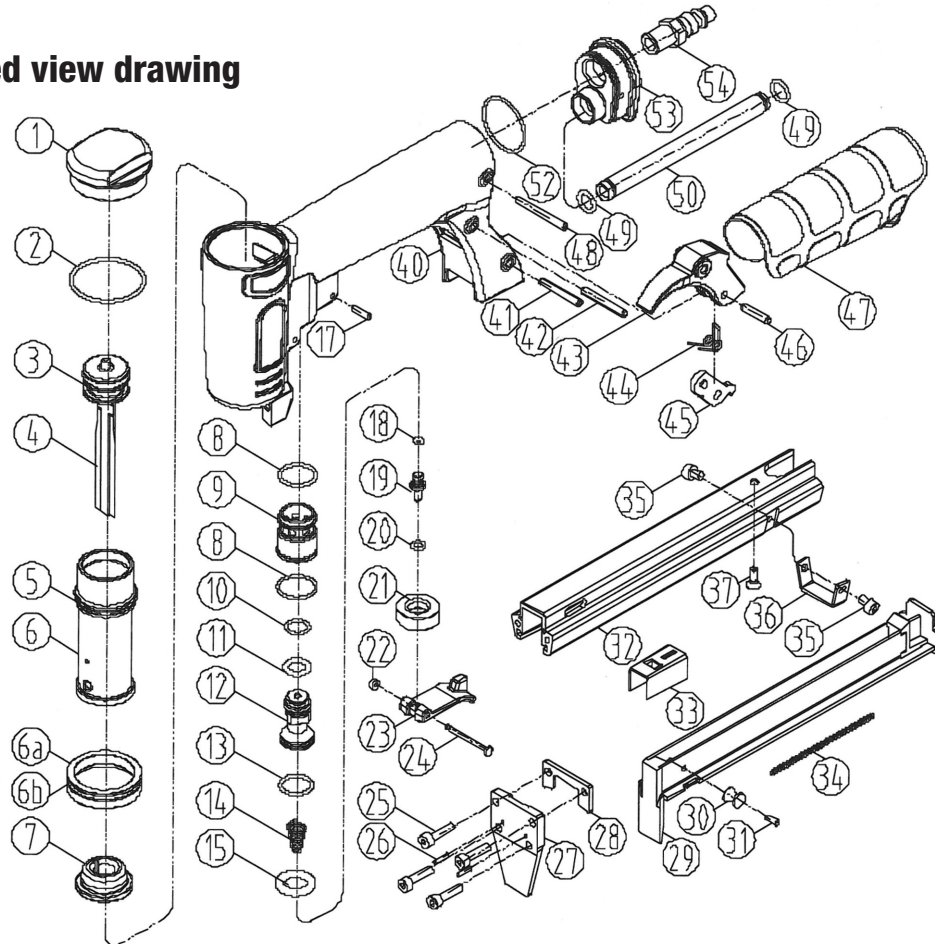

A7116V 71 UPHOLSTERY STAPLER

For replacement parts contact your usual Tacwise supplier.

Exploded view drawing

Item	Description	Item	Description
1	Cylinder Cap	40	Body
2	O-Ring	41	Spring Pin
3	O-Ring	42	Spring Pin
4	Piston Assembly	43	Stopped Trigger
5	O-Ring	44	Torsion Spring
6	Cylinder	45	Lock
6a	Restrictive Plate	46	Spring Pin
6b	O-Ring	47	Soft Grip Sleeve
7	Bumper	48	Spring Pin
8	O-Ring	49	O-Ring
9	Valve Guider	50	Clamp Screw
10	O-Ring	52	O-Ring
11	O-Ring	53	End Cap
12	Trigger Valve Head	54	Air Plug
13	O-Ring		
14	Spring		
15	O-Ring		
17	Spring Pin		
18	O-Ring		
19	Trigger Valve Stem		
20	O-Ring		
21	Trigger Valve Guider		
22	Washer		
23	Trigger		
24	Trigger Pin		
25	Screw		
26	Spring Pin		
27	Drive Guide		
28	Plate		
29	Movable Magazine Unit		
30	Wheel		
31	Spring Pin		
32	Fixed Magazine Unit		
33	Feeder Shoe		
34	Tension Spring		
35	Screw		
36	Stopper		
37	Screw		