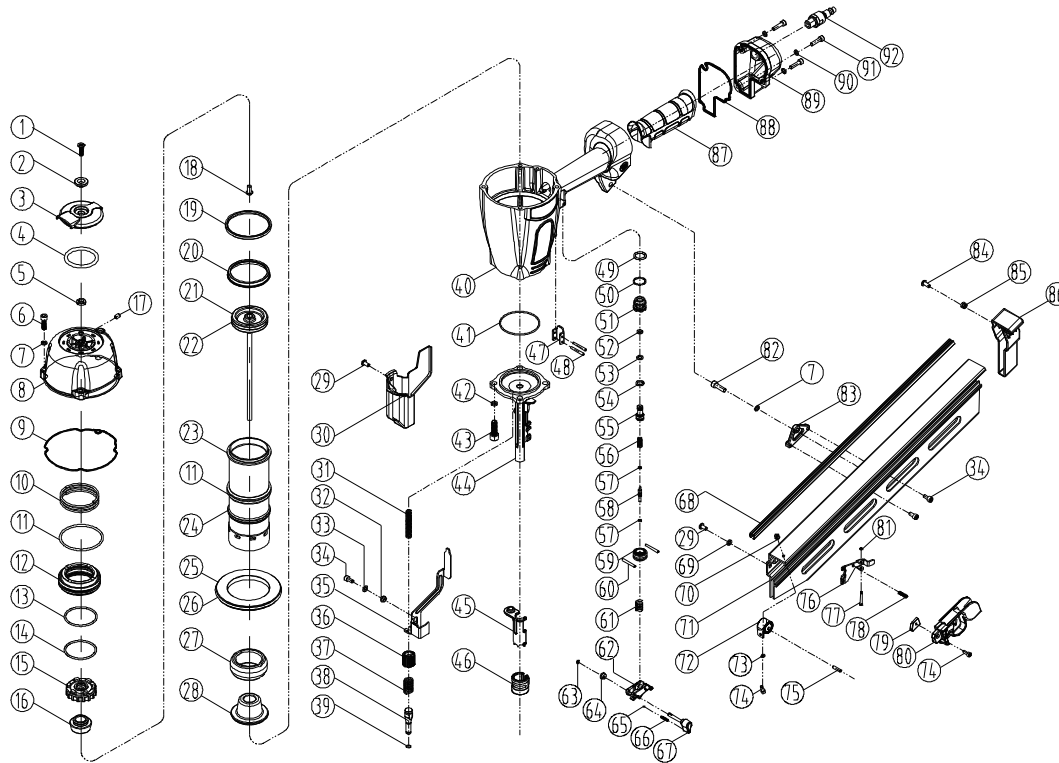

KSN90V 90mm STRIP NAILER

For replacement parts contact your usual Tacwise supplier.

Exploded view drawing

Item	Description	Item	Description	Item	Description
1	Screw M6 x 12	40	Body	79	Block
2	Bushing	41	O-ring 62.3x1.8	80	Feeder Bracket
3	Exhaust Cover	42	Spring Washer 8	81	Washer
4	Muffler	43	Screw M8 x 25	82	Screw M6 x 20
5	Seal	44	Nose	83	Support
6	Screw M6 x 30	45	Safe Bracket B	84	Screw M5 x 12
7	Spring Washer 6	46	Rubber Cover	85	Nut M5
8	Cylinder Cap	47	Safe Guide	86	Magazine Cap
9	Gasket	48	Spring Pin 3 x 28	87	Soft Grip Sleeve
10	Spring	49	O-ring 20.3 x 2.5	88	Gasket
11	O-ring 67 x 3	50	O-ring 20.3 x 1.5	89	End Cap
12	Valve	51	Valve Set	90	Washer 5
13	O-ring 48.8 x 2.5	52	O-ring 9.5 x 1.9	91	Screw M5 x 20
14	O-ring 52.4 x 2.5	53	O-ring 10.3 x 1.9	92	Air Plug
15	Valve Seat	54	O-ring 12.8 x 1.9		
16	Stopper	55	Trigger Valve Head		
17	Screw	56	Spring		
18	Screw M6 x 12	57	O-ring 5.5 x 1.5		
19	Collar	58	Trigger Valve Stem		
20	Cylinder Seal	59	Trigger Valve Guide		
21	O-ring 58 x 4.5	60	Spring Pin 3 x 26		
22	Piston Assembly	61	Spring		
23	Cylinder	62	Trigger Assembly		
24	O-ring 65.4 x 2.5	63	Locking Washer 3		
25	Restrictive Plate	64	Rotating Shaft Bushing		
26	O-ring 101.91 x 3.53	65	Steel Ball		
27	Bumper A	66	Spring		
28	Bumper B	67	Rotating Shaft Pin		
29	Screw M5 x 10	68	Rail		
30	Protector	69	Washer 5		
31	Spring	70	Nut M4		
32	Bushing	71	Magazine		
33	Spring Washer 5	72	Coil Spring Assembly		
34	Screw M5 x 10	73	Washer 4		
35	Safe Bracket A	74	Screw M4 x 8		
36	Adjuster	75	Pin		
37	Spring	76	Feeder Shoe		
38	Adjuster Staff	77	Washer		
39	Spring Washer 7	78	Spring		