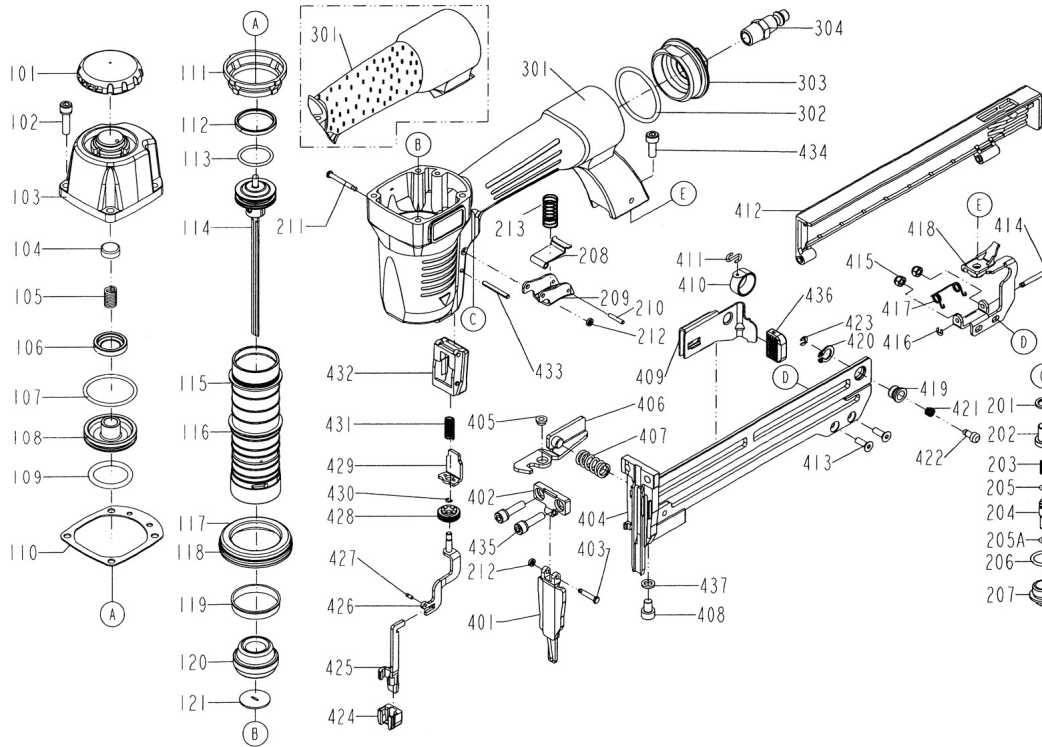

## C9040LHH 40mm NARROW CROWN STAPLER

For replacement parts contact your usual Tacwise supplier.

### Exploded view drawing

Item	Description	Item	Description
101	Deflector	304	Air Plug
102	Bolt Assembly	401	Driver Guide Cover A
103	Cap	402	Driver Guide Cover B
104	Seal	403	Fixed Pin
105	Compression Spring	404	Driver Guide Unit
106	Oil Seal	405	Magazine Spacer
107	O-Ring	406	Latch
108	HD. Valve Piston	407	Lock Spring
109	O-Ring	408	Hex. Soc. HD. Bolt
110	Packing	409	Pusher
111	Collar	410	Spring
112	Piston Ring	411	Spring Retainer
113	O-Ring	412	Mounting Bracket
114	Driver Unit	413	Counter Sunk Screw
115	Cylinder	414	Latch Pin
116	O-Ring	415	Lock Nut
117	Cylinder Spacer	416	E-Ring
118	O-Ring	417	Spring
119	Cylinder Ring	418	Bracket
120	Bumper	419	Door Latch Cover
121	Driver Guide	420	Snap Ring
201	Seal	421	Latch Spring
202	Trigger Valve Head	422	Door Latch
203	Spring	423	E-Ring
204	Plunger	424	Protective Casing
205	O-Ring	425	Safety A
205a	O-Ring	426	Safety B
206	O-Ring	427	Pin
207	Plunger Cap	428	Adjust Axie
208	Secondary Trigger	429	Safety
209	Trigger	430	Ring
210	Spring Pin	431	Safety Spring
211	Trigger Pivot Pin	432	Safety Guide
212	Urethane Retainer	433	Spring Pin
213	Spring	434	Hex. Soc. HD. Bolt
301	Gun Body Unit	435	Bolt Assembly
302	O-Ring	436	Pusher Cushion
303	End Cap	437	Flat Washer